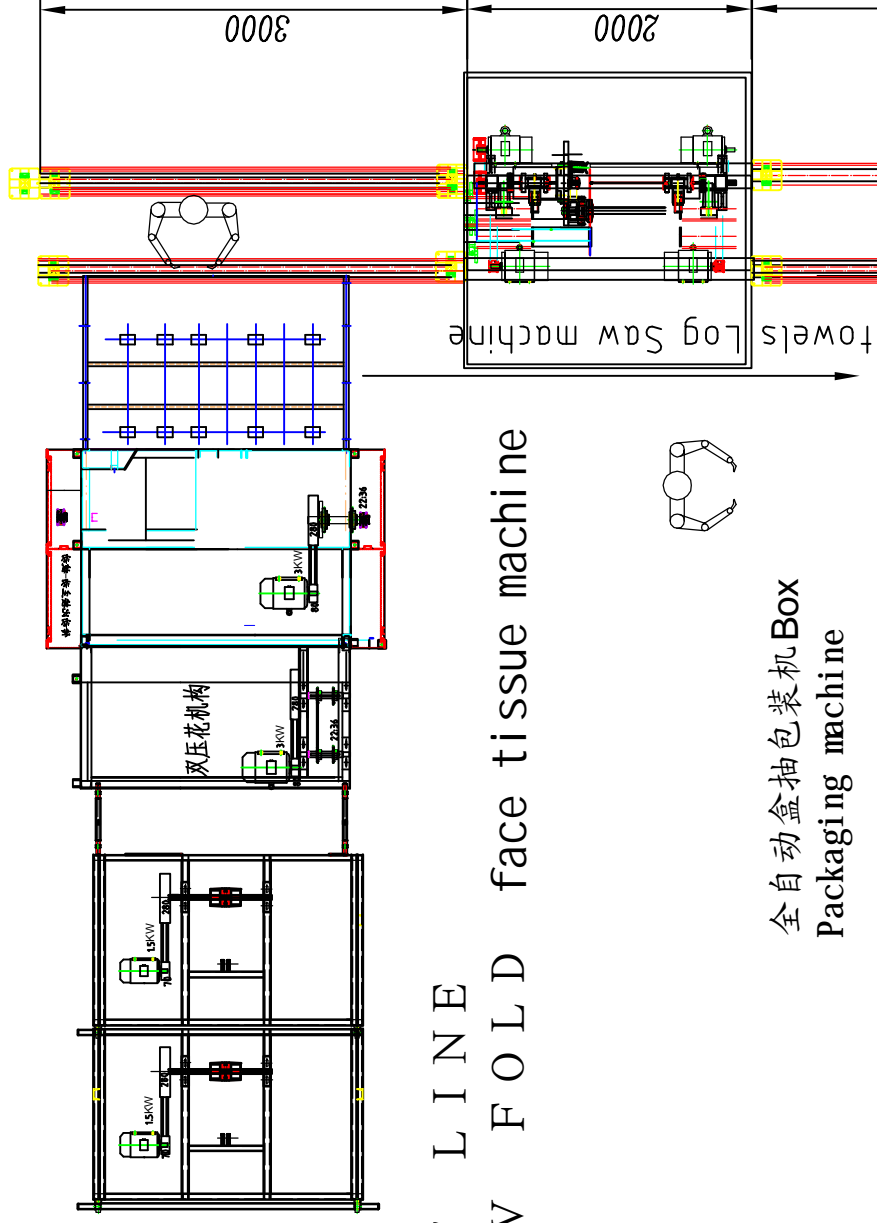

20000

成品区
Finished
product
area

7 LINE
V FOLD face tissue machine

全自动盒包装机 Box
Packaging machine

自动中包机
Double-outlet Packing Machine

全自动膜包装机 Automatic Film Packing Machine

20000

3000

2000

4000

12000